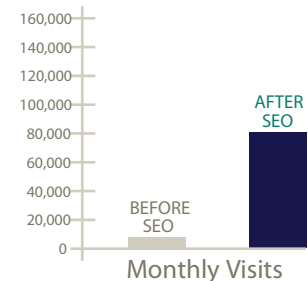

Quantum Leap Resources' Search Engine Optimization service:

- currently assists 150+ clients across the country and around the world
- employs strategic consulting
- uses empirically driven identification of relevant keywords and phrases
- owns proprietary software tools
- employs systemic process harnessed over the past six years
- not only improves rankings but more importantly increases revenues

Profitably. That's connecting smart.

Fact

There are **15 BILLION** searches conducted on the internet each month. In fact, Search ranks just behind Email and Instant Messaging as the most-performed task on the internet!

Case Study

The following graphs illustrate the returns enjoyed by an online furniture retailer after implementing QLR's Search Engine Optimization services.

Please contact us or visit:

BRINGING YOU TOMORROW...TODAY.™