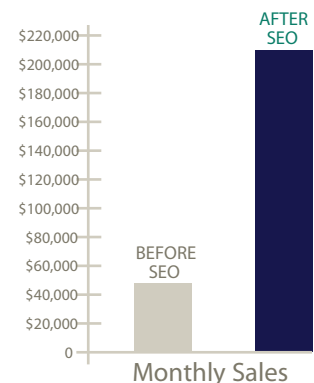

Quantum Leap Resources' Search Engine Optimization service:

- currently assists 150+ clients across the country and around the world
- employs strategic consulting
- uses empirically driven identification of relevant keywords and phrases
- owns proprietary software tools
- employs systemic process harnessed over the past six years
- not only improves rankings but more importantly increases revenues

Profitably. That's connecting smart.

Fact

There are **15 BILLION** searches conducted on the internet each month. In fact, Search ranks just behind Email and Instant Messaging as the most-performed task on the internet!

Case Study

The following graphs illustrate the returns enjoyed by an online furniture retailer after implementing QLR's Search Engine Optimization services.

Please contact us or visit:

BRINGING YOU TOMORROW...TODAY.™